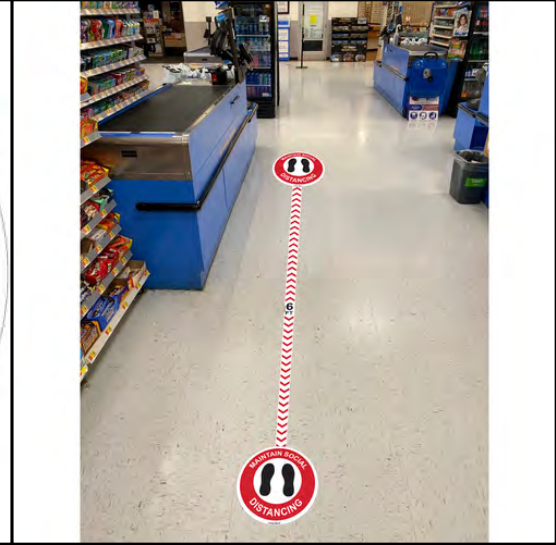

POSTER MATERIAL - SIGN-HANDWASH1
VINYL - SIGN-HWASH1-V

VINYL SIGN - VFS1428
INDOOR/OUTDOOR - IN-19-3831

VINYL SIGN - VFS1430
INDOOR/OUTDOOR - IN-19-385I

VINYL SIGN - VFS1429
INDOOR/OUTDOOR - IN-19-384I

2 VINYL SIGNS & 2" TAPE
IN-50-580-V