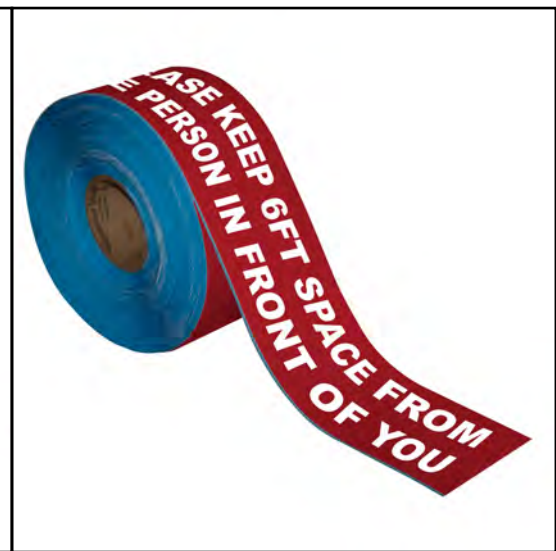

CPT-4x96-6FT