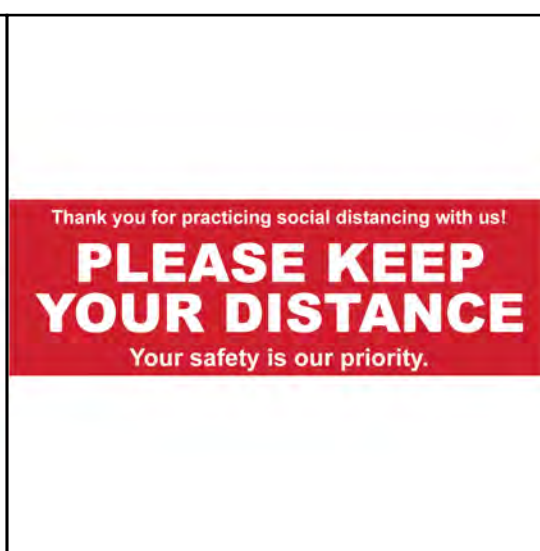

CPT-4x12-SDIST